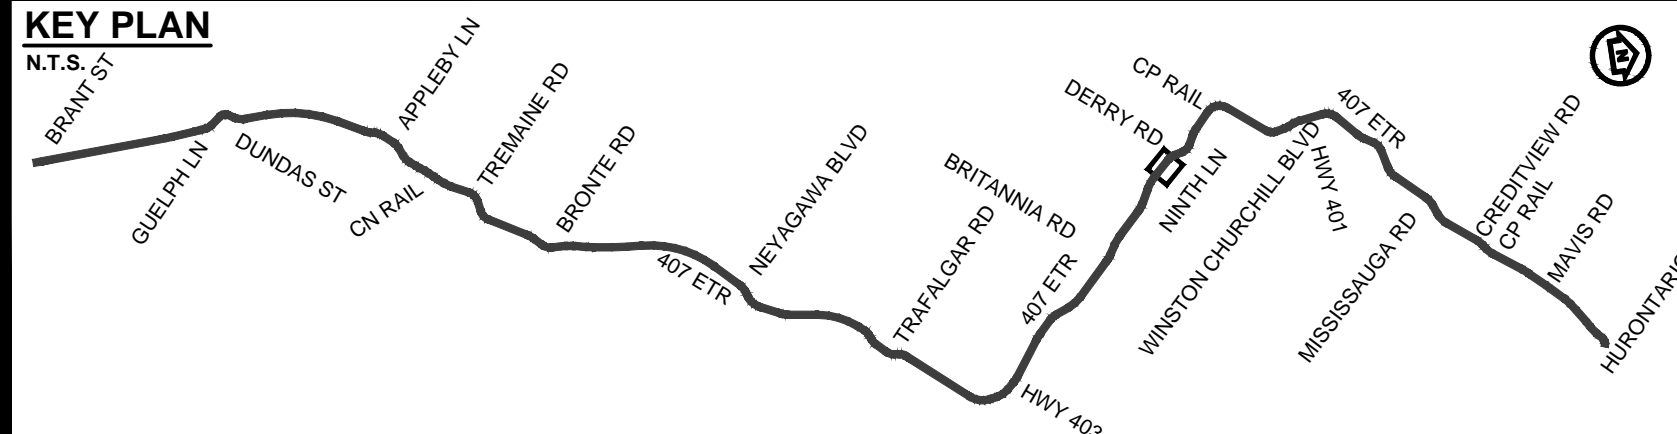

DRAWING NAME: J:\07\7624 ON-MTO 407 TRANSITWAY WC TO BRANTTIS General\03 - Drawings\2 - Plates\ERR Plan and Profile\407 TWA-Plate 50.dwg
CREATED: Jul 27, 2020 12:21 pm
MODIFIED:

407 TRANSITWAY
 WEST OF BRANT STREET TO WEST OF HURONTARIO STREET
 G.W.P. 16-20003, CA 2016-E-0038
 PLAN AND PROFILE
 STA. 42+260 TO STA. 42+920

PLATE
50
 DATE
 11/20/2019