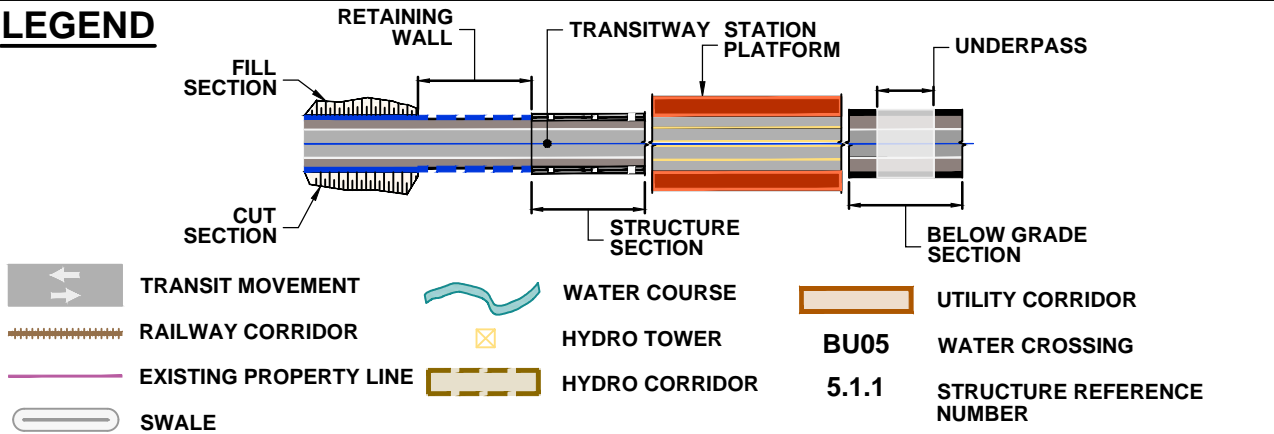

DRAWING NAME: J:\07\7624 ON-MTO 407 TRANSITWAY WC TO BRANTTIS General\03 - Drawings\2 - Plates\ERR Plan and Profile\407 TWA-Plate 50.dwg
CREATED: Jul 27, 2020 12:21 pm
MODIFIED:

407 TRANSITWAY
 WEST OF BRANT STREET TO WEST OF HURONTARIO STREET
 G.W.P. 16-20003, CA 2016-E-0038
 PLAN AND PROFILE
 STA. 42+260 TO STA. 42+920